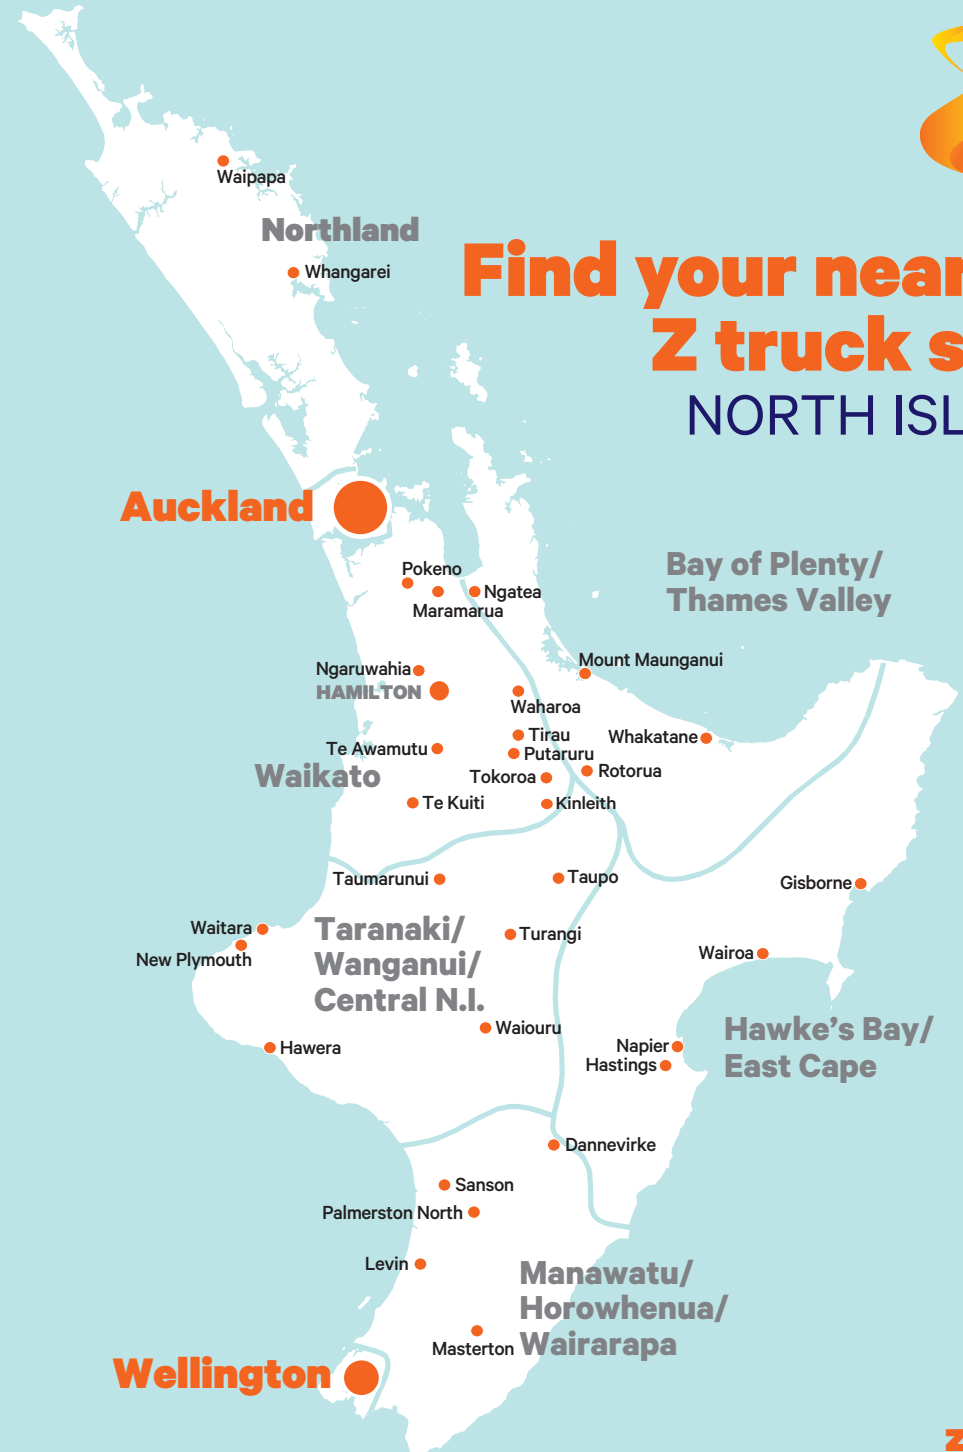

TOKOROA
Z Tokoroa
Browning Street

WAHAROA
Z Waharoa
Factory Road

BAY OF PLENTY & THAMES VALLEY

WHAKATANE
Z Awakeri
State Highway 30

MT MAUNGANUI
Z Hewletts Rd
81 Hewletts Road

NGATEA
Z Ngatea
77 Orchard Road

ROTORUA
Z Rotorua
Sala Street

ROTORUA
Z Fairy Springs
23 Fairy Springs Road

HAWKE'S BAY & EAST CAPE

GISBORNE
Z Gisborne
Cnr Solander Road and
Parkinson Street

HASTINGS
Z Hastings
Cnr Mareekakahoe Road and
Francis Hicks Avenue

NAPIER
Z Bayview
428 Main North Road, Bay View

NAPIER
Z Napier
Austin Street

WAIROA
Z Wairoa
Achilles Street

TARANAKI, WHANGANUI & CENTRAL NORTH ISLAND

HAWERA
Z Hawera
Cnr South Road and Princes Street

NEW PLYMOUTH
Z Waiwhakaiho
Cnr Devon Road and Smart Road

TAUMARUNUI
Z Taumarunui
State Highway 4

TAUPO
Z Taupo
63 Miro Street

TAUPO
Z Taupo
Cnr Rakaunui Road and
Off Road Highway

TURANGI
Z Turangi
Atirau Road

WAIOURU
Z Waiouru
State Highway 1

WAITARA
Z Waitara
Cnr Raleigh Street and
State Highway 3

MANAWATU, WAIRARAPA & HOROWHENUA

DANNEVIRKE
Z Dannevirke
State Highway 2, Matamau

LEVIN
Z Levin
State Highway 1

MASTERTON
Z Masterton
State Highway 2

PALMERSTON NORTH
Z Palmerston North
Cnr Setters Line & Railway Road

SANSON
Z Sanson
State Highway 1

GREATER WELLINGTON

PETONE
Z Petone
Cnr Jackson Street and Hutt Road

PLIMMERTON
Z Plimmerton
State Highway 1

SEAVIEW
Z Seaview
Cnr Seaview Road and Barnes Street

Find your nearest Z truck stop NORTH ISLAND